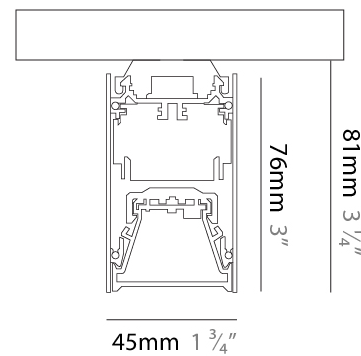

FORTIES SURFACE

A3FORTIES-SUR-SYS

base number

1. To build a product code in our configurator select the specify button on the base model # product page
2. To build a manual product code on this datasheet choose from the options listed below in blue font and add the suffix to the base model #

GENERAL

Series: Forties
Partner: Prolicht
Division: Architectural
Installation: Surface
Product Type: Modular Systems
Mounting Location: Ceiling

PHYSICAL

ELECTRICAL

LED

OPTICAL

RATINGS AND CERTIFICATIONS

Certified By: CSA Certified to UL and CSA Standards
IP rating: IP20

PROJECT
TYPE
SPECIFIER
QUANTITY
DATE