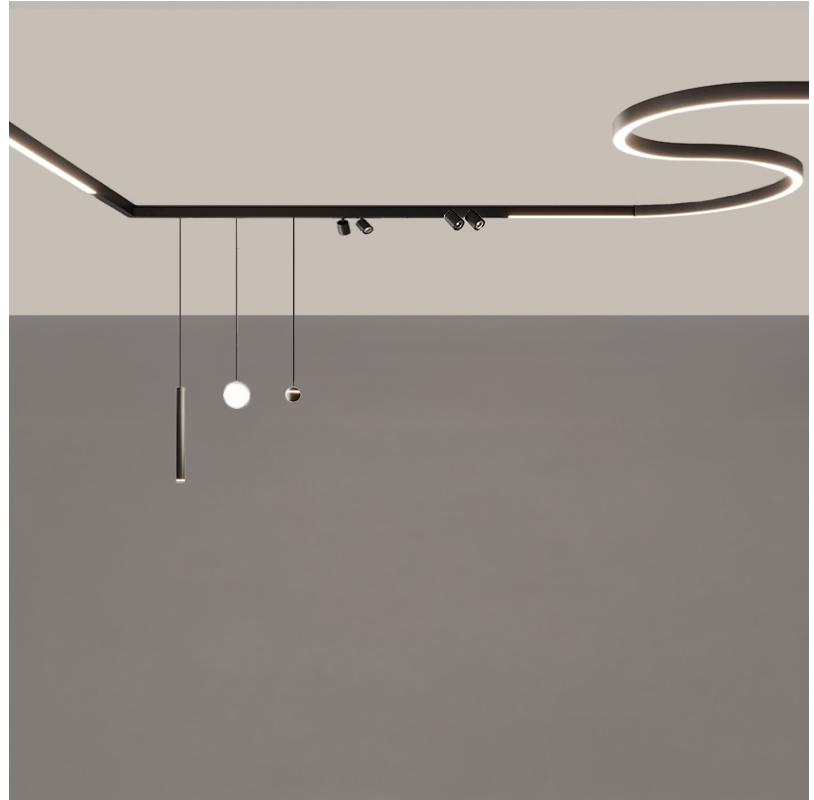

FORTIES SURFACE

A3FORTIES-SUR-SYS

base number

1. To build a product code in our configurator select the specify button on the base model # product page
2. To build a manual product code on this datasheet choose from the options listed below in blue font and add the suffix to the base model #

GENERAL

Series: Forties
Partner: Prolicht
Division: Architectural
Installation: Surface
Product Type: Modular Systems
Mounting Location: Ceiling

PHYSICAL

ELECTRICAL

LED

OPTICAL

RATINGS AND CERTIFICATIONS

Certified By: CSA Certified to UL and CSA Standards
IP rating: IP20

PROJECT
TYPE
SPECIFIER
QUANTITY
DATE