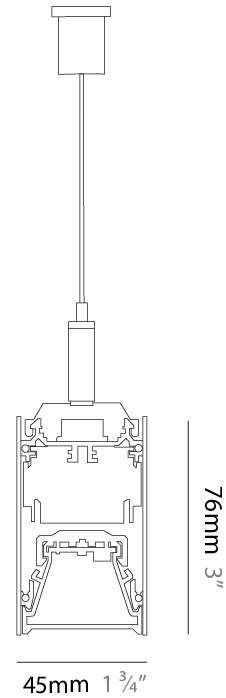

PROJECT
TYPE
SPECIFIER
QUANTITY
DATE

FORTIES SUSPENSION

A3FORTIES-SUS-SYS

base number

1. To build a product code in our configurator select the specify button on the base model # product page
2. To build a manual product code on this datasheet choose from the options listed below in blue font and add the suffix to the base model #

GENERAL

Series: Forties
Partner: Prolicht
Division: Architectural
Installation: Suspension
Product Type: Modular Systems
Mounting Location: Ceiling

PHYSICAL

ELECTRICAL

LED

OPTICAL

RATINGS AND CERTIFICATIONS

Certified By: CSA Certified to UL and CSA Standards
IP rating: IP20